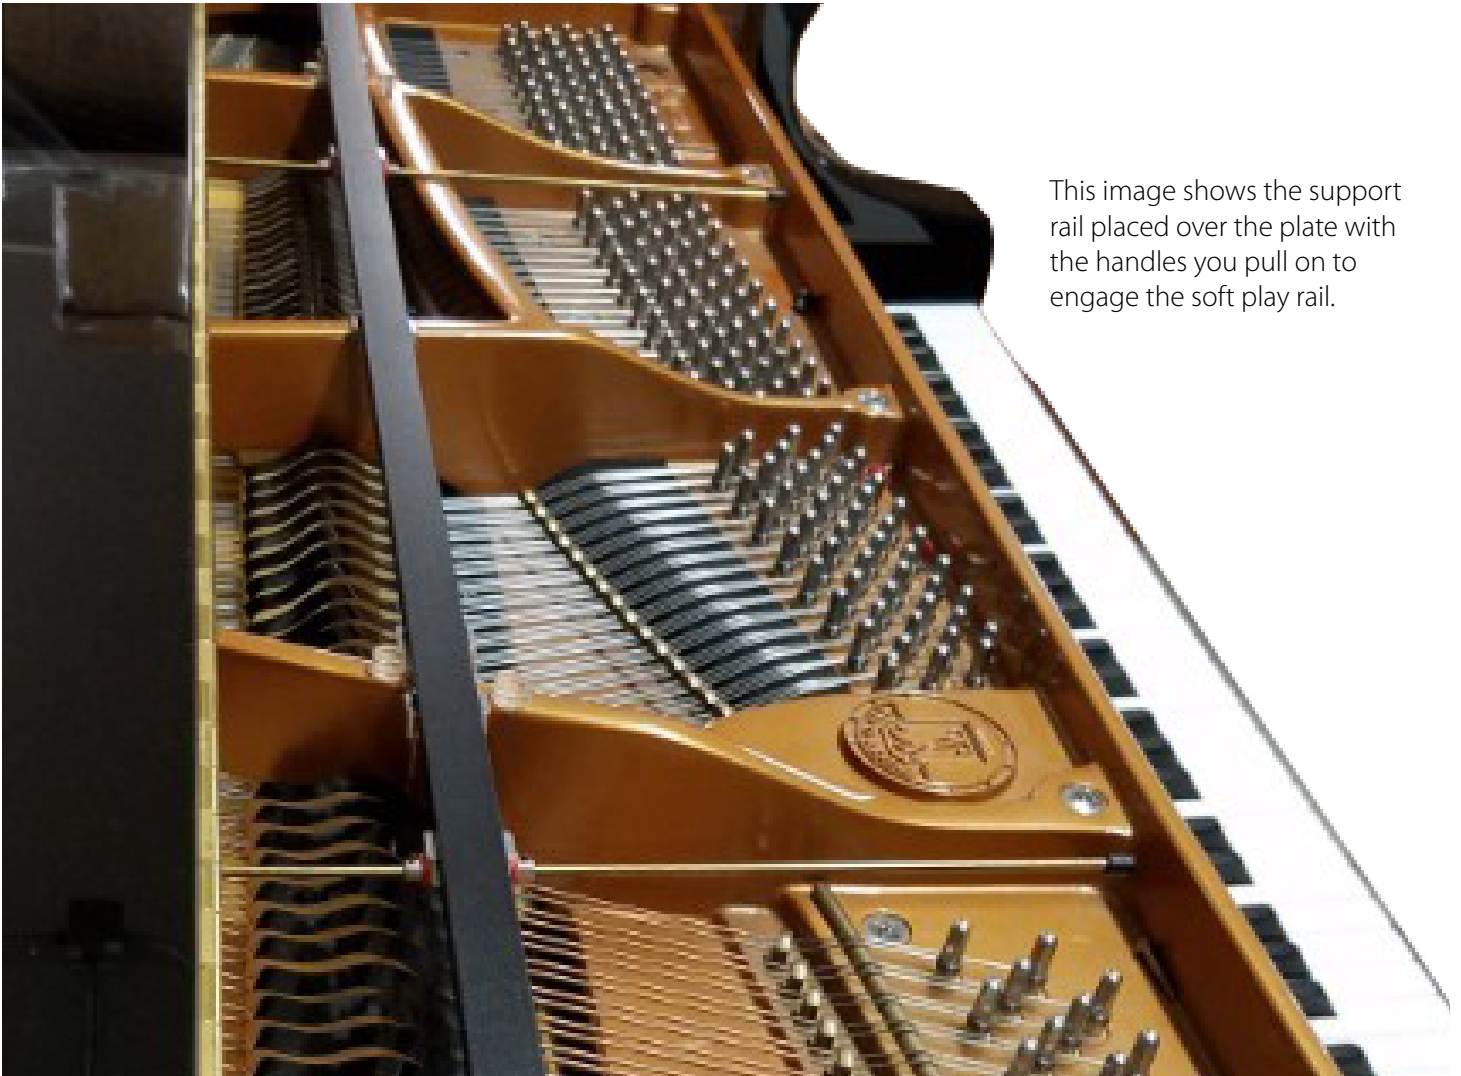

QRS MUSIC TECHNOLOGIES, INC.

QRS GRAND PIANO SOFT PLAY RAIL Catalog Number 56070

Brings down the volume of a loud hard playing piano, or lets you to subtly listen in on practice.

This image shows the support rail placed over the plate with the handles you pull on to engage the soft play rail.

Pulling the rail slightly forward engages soft playback

Machine tooled

Simple activation

Fits almost any grand piano

Requires technician for installation

Does not require the piano to be moved

Made in USA