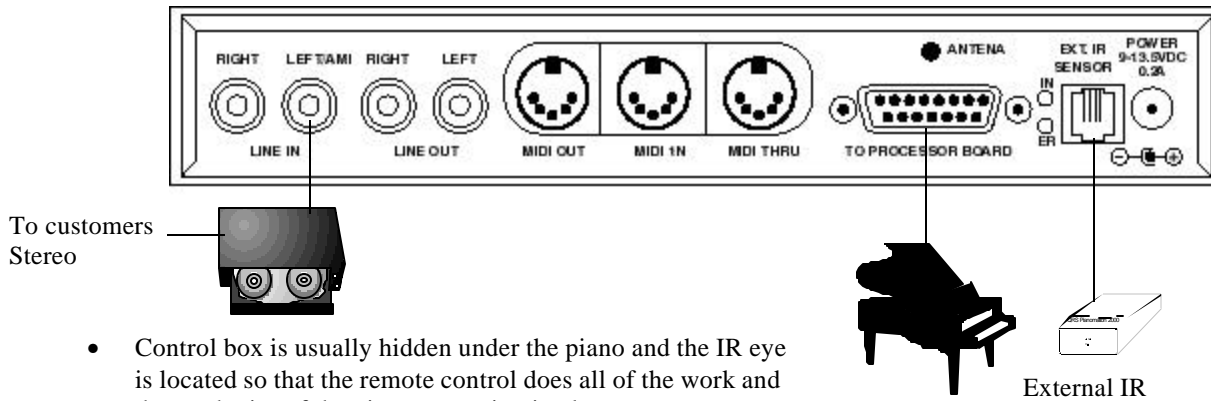

BASIC 2000C PIANO HOOKUP

- Control box is usually hidden under the piano and the IR eye is located so that the remote control does all of the work and the aesthetics of the piano are maintained.
- The source of music is usually the customers own CD Player
- The customers speakers act as the speakers for the pianos background music.
- The signal is sent to the piano by a hardwire
- Wirelessly transmitting a signal to
- Wirelessly transmitting both Piano and Background music to the piano
- A speaker under the piano
- A Smart Switch at the stereo.

BASIC 2000C PIANO HOOKUP W/DUAL WIRELESS TRANSMISSION

Item	Part #	Wholesale
External IR	70394	\$20.00
Grand Piano Pianomation Retrofit Kit		
2000C IR User Box		
Wireless Transmitter Dual Channel		

REQUIREMENTS TO ADD WIRELESS TRANSMISSION FROM YOUR COMPUTER TO A QRS PLAYER SYSTEM