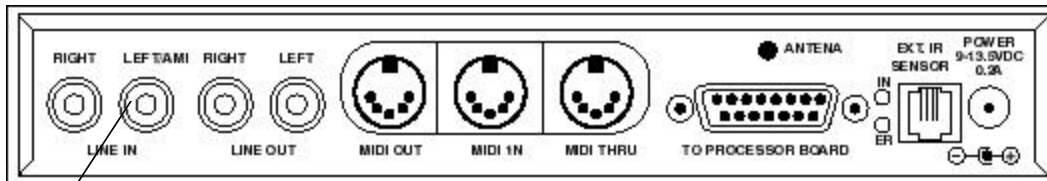

BASIC 2000C PIANO HOOKUP

- Control box is usually hidden under the piano and the IR eye is located so that the remote control does all of the work and the aesthetics of the piano are maintained.
- The source of music is usually the customers own CD Player
- The customers speakers act as the speakers for the pianos background music.
- The signal is sent to the piano by a hardwire
- Wirelessly transmitting a signal to
- Wirelessly transmitting both Piano and Background music to the piano
- A speaker under the piano
- A Smart Switch at the stereo.

Item	Part #	Wholesale
External IR	70394	\$20.00
Grand Piano Pianomation Retrofit Kit		
2000C IR User Box		
Orchestrated Cable Pack		

BASIC 2000C PIANO HOOKUP W/WIRELESS TRANSMISSION

Item	Part #	Wholesale
External IR	70394	\$20.00
Grand Piano Pianomation Retrofit Kit		
2000C IR User Box		
Wireless Transmitter Piano Channel		
Orchestrated Cable Pack		

BASIC 2000C PIANO HOOKUP W/DUAL WIRELESS TRANSMISSION

Item	Part #	Wholesale
External IR	70394	\$20.00
Grand Piano Pianomation Retrofit Kit		
2000C IR User Box		
Wireless Transmitter Dual Channel		

REQUIREMENTS TO ADD WIRELESS TRANSMISSION FROM YOUR COMPUTER TO A QRS PLAYER SYSTEM