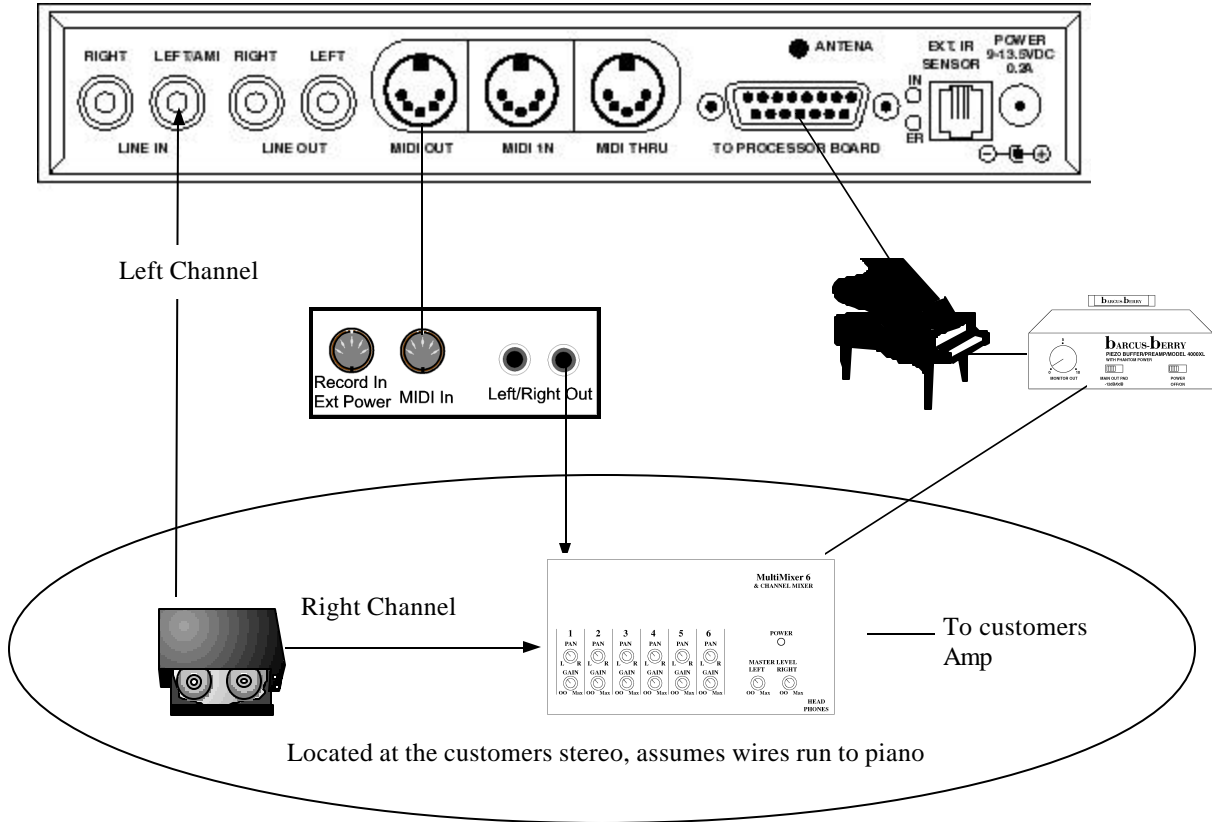

ADDING AN EXTERNAL SOUND MODULE OR A MICROPHONE, MIXING WITH THE BACKGROUND MUSIC TO BROADCAST THROUGH THE ESTABLISHMENT.

Item	Part #	Wholesale
Option 1 Barcus Berry Pick Up	70046	$225.00
Option 2 Sound Expander	77333	$225.00
Mixer	70530	$109.00
Total OPTION 1 OR 2 hardwired without shipping		$334.00
Total if signals are wirelessly transmitted add 50288 + 50289