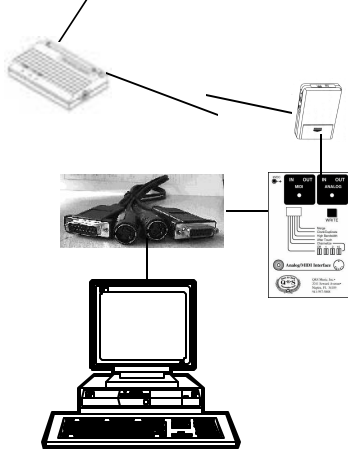

BASIC 2000C PIANO HOOKUP

- Control box is usually hidden under the piano and the IR eye is located so that the remote control does all of the work and the aesthetics of the piano are maintained.
- The source of music is usually the customers own CD Player
- The customers speakers act as the speakers for the pianos background music.
- The signal is sent to the piano by a hardwire
- Wirelessly transmitting a signal to
- Wirelessly transmitting both Piano and Background music to the piano
- A speaker under the piano
- A Smart Switch at the stereo.

Item	Part #	Wholesale
External IR	70394	\$20.00
Grand Piano Pianomation Retrofit Kit		
2000C IR User Box		
Orchestrated Cable Pack		

BASIC 2000C PIANO HOOKUP W/WIRELESS TRANSMISSION

Item	Part #	Wholesale
External IR	70394	\$20.00
Grand Piano Pianomation Retrofit Kit		
2000C IR User Box		
Wireless Transmitter Piano Channel		
Orchestrated Cable Pack		

BASIC 2000C PIANO HOOKUP W/DUAL WIRELESS TRANSMISSION

Item	Part #	Wholesale
External IR	70394	\$20.00
Grand Piano Pianomation Retrofit Kit		
2000C IR User Box		
Wireless Transmitter Dual Channel		

REQUIREMENTS TO ADD WIRELESS TRANSMISSION FROM YOUR COMPUTER TO A QRS PLAYER SYSTEM