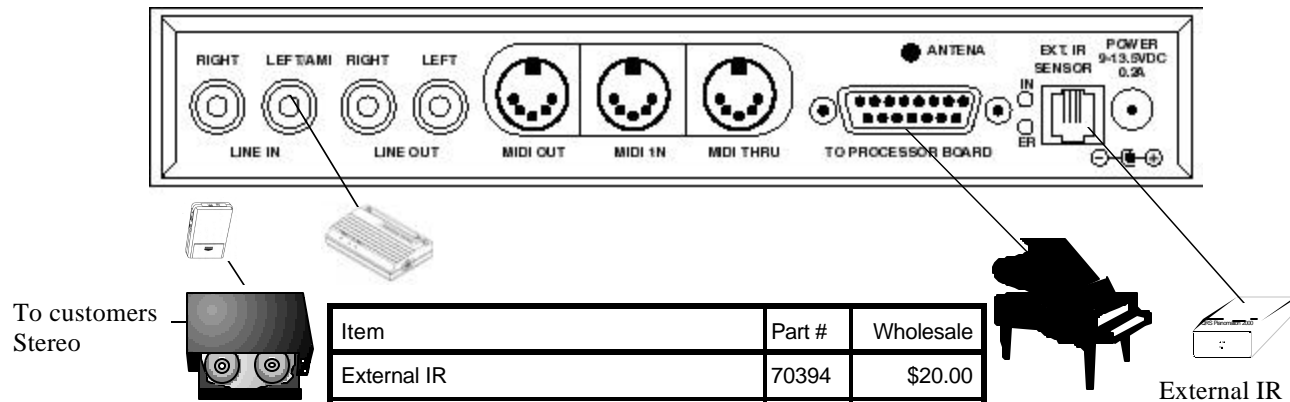

BASIC 2000C PIANO HOOKUP

- Control box is usually hidden under the piano and the IR eye is located so that the remote control does all of the work and the aesthetics of the piano are maintained.
- The source of music is usually the customers own CD Player
- The customers speakers act as the speakers for the pianos background music.
- The signal is sent to the piano by a hardwire
- Wirelessly transmitting a signal to
- Wirelessly transmitting both Piano and Background music to the piano
- A speaker under the piano
- A Smart Switch at the stereo.

Item	Part #	Wholesale
External IR	70394	\$20.00
Grand Piano Pianomation Retrofit Kit		
2000C IR User Box		
Orchestrated Cable Pack		

BASIC 2000C PIANO HOOKUP W/WIRELESS TRANSMISSION

Item	Part #	Wholesale
External IR	70394	\$20.00
Grand Piano Pianomation Retrofit Kit		
2000C IR User Box		
Wireless Transmitter Piano Channel		
Orchestrated Cable Pack		

BASIC 2000C PIANO HOOKUP W/DUAL WIRELESS TRANSMISSION

Item	Part #	Wholesale
External IR	70394	\$20.00
Grand Piano Pianomation Retrofit Kit		
2000C IR User Box		
Wireless Transmitter Dual Channel		

REQUIREMENTS TO ADD WIRELESS TRANSMISSION FROM YOUR COMPUTER TO A QRS PLAYER SYSTEM