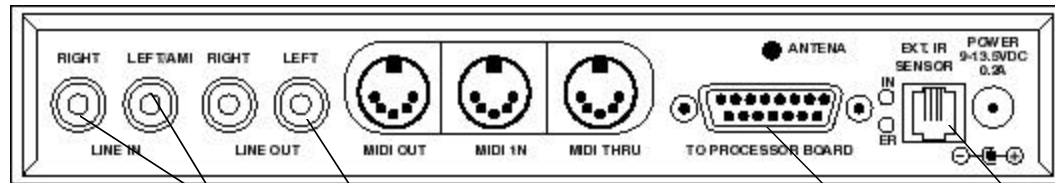

BASIC 2000C PIANO HOOKUP W/DUAL WIRELESS TRANSMISSION

Item	Part #	Wholesale
External IR	70394	$20.00
Grand Piano Pianomation Retrofit Kit		
2000C IR User Box		
Wireless Transmitter Dual Channel