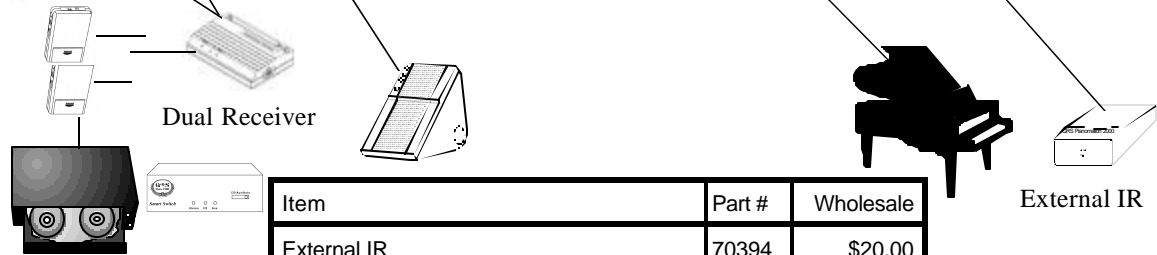

BASIC 2000C PIANO HOOKUP

- Control box is usually hidden under the piano and the IR eye is located so that the remote control does all of the work and the aesthetics of the piano are maintained.
- The source of music is usually the customers own CD Player
- The customers speakers act as the speakers for the pianos background music.
- The signal is sent to the piano by a hardwire
- Wirelessly transmitting a signal to
- Wirelessly transmitting both Piano and Background music to the piano
- A speaker under the piano
- A Smart Switch at the stereo.

Item	Part #	Wholesale
External IR	70394	\$20.00
Grand Piano Pianomation Retrofit Kit		
2000C IR User Box		
Orchestrated Cable Pack		

BASIC 2000C PIANO HOOKUP W/WIRELESS TRANSMISSION

Item	Part #	Wholesale
External IR	70394	\$20.00
Grand Piano Pianomation Retrofit Kit		
2000C IR User Box		
Wireless Transmitter Piano Channel		
Orchestrated Cable Pack		

BASIC 2000C PIANO HOOKUP W/DUAL WIRELESS TRANSMISSION

Item	Part #	Wholesale
External IR	70394	\$20.00
Grand Piano Pianomation Retrofit Kit		
2000C IR User Box		
Wireless Transmitter Dual Channel		

REQUIREMENTS TO ADD WIRELESS TRANSMISSION FROM YOUR COMPUTER TO A QRS PLAYER SYSTEM